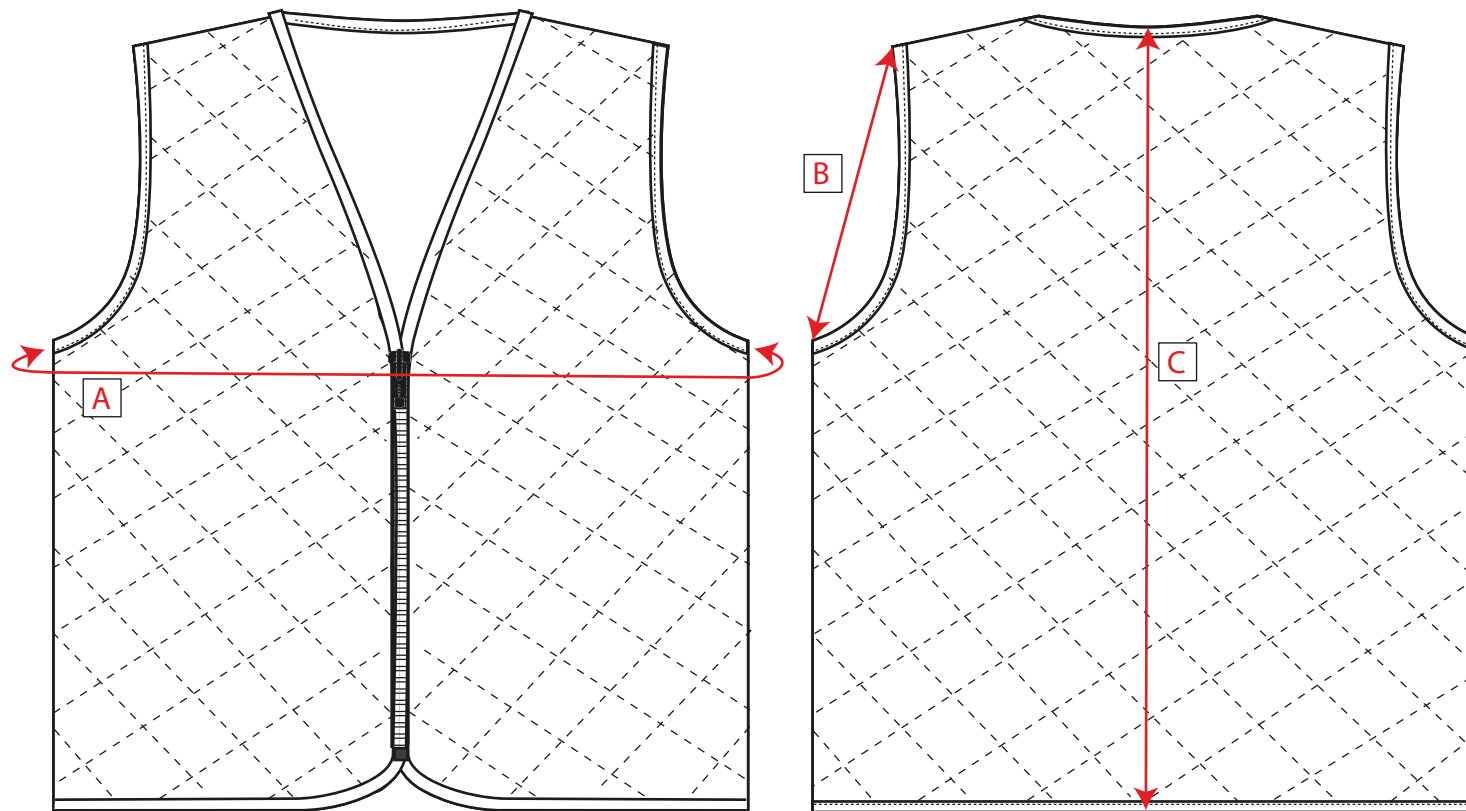

STYLE NO: 2204

DESCRIPTION: Food Industry Bodywarmer

FABRIC: Kingsmill Standard 190g

COLOUR: White

Measurements						
		S	M	L	XL	2XL
Chest	A	110	118	126	134	142
Armhole	B	25	26	27	28	29
Body warmer length	C	66	68	68	68	70