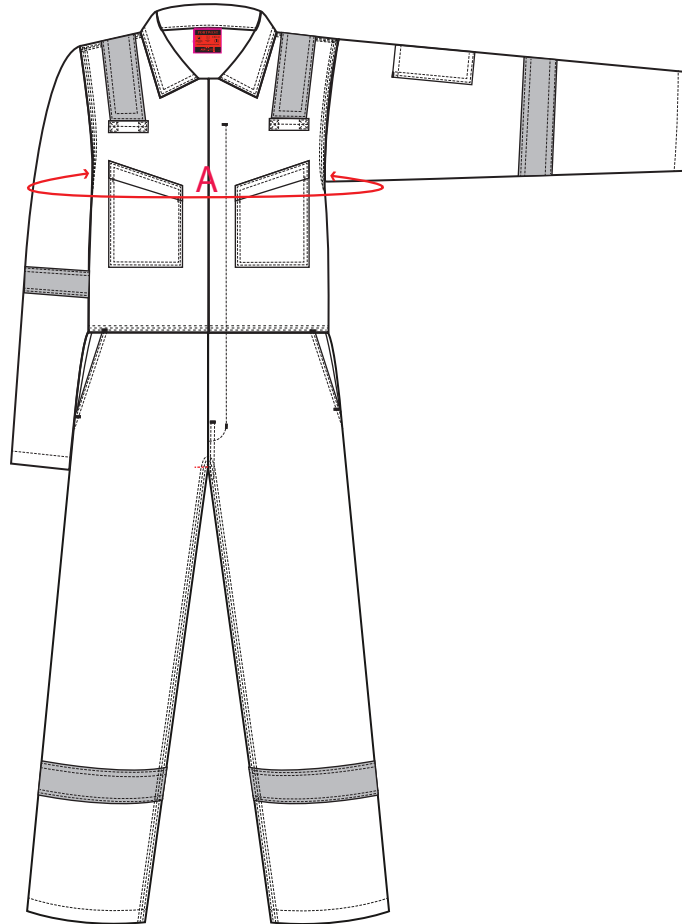

STYLE NO: AF50

DESCRIPTION: Araflame Winter Coverall

FABRIC: 93% Meta Aramid, 5% Para-Aramid, 2% Carbon Fibre 260g

COLOUR: Red, Royal, Orange, Navy

Size (inches)		34"	36"	38"	40"	42"	44"	46"	48"	50"	52"	54"	56"	58"	60"
Chest - total	A	108	112	116	120	124	128	132	136	140	144	148	152	156	160
Sleeve length	B	83	83.5	84	84.5	85	85.5	86	86.5	87	87.5	88	88.5	89	89.5
Back neck to crotch	C	90	91	92	93	94	95	96	97	98	99	100	101	102	103
Inside Leg	D	80	80	80	80	80	80	80	80	80	80	80	80	80	80