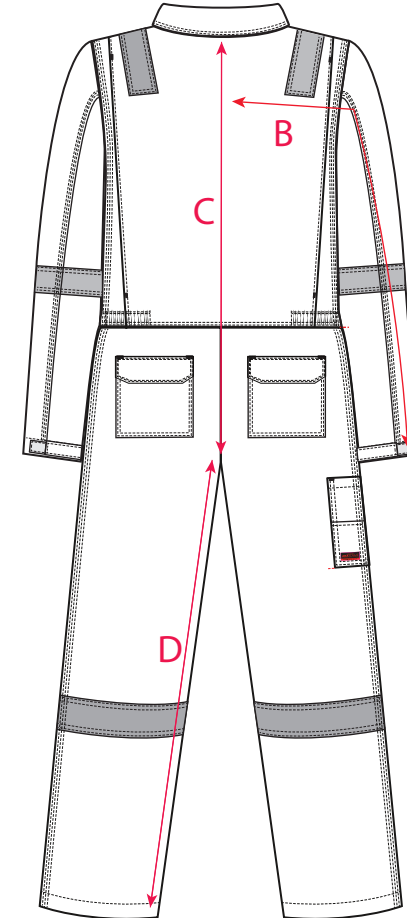

STYLE NO: AF50

DESCRIPTION: Araflame Winter Coverall

FABRIC: 93% Meta Aramid, 5% Para-Aramid, 2% Carbon Fibre 260g

COLOUR: Red, Royal, Orange, Navy

Size (inches)		34"	36"	38"	40"	42"	44"	46"	48"	50"	52"	54"	56"	58"	60"
Chest - total	A	108	112	116	120	124	128	132	136	140	144	148	152	156	160
Sleeve length	B	83	83.5	84	84.5	85	85.5	86	86.5	87	87.5	88	88.5	89	89.5
Back neck to crotch	C	90	91	92	93	94	95	96	97	98	99	100	101	102	103
Inside Leg	D	80	80	80	80	80	80	80	80	80	80	80	80	80	80