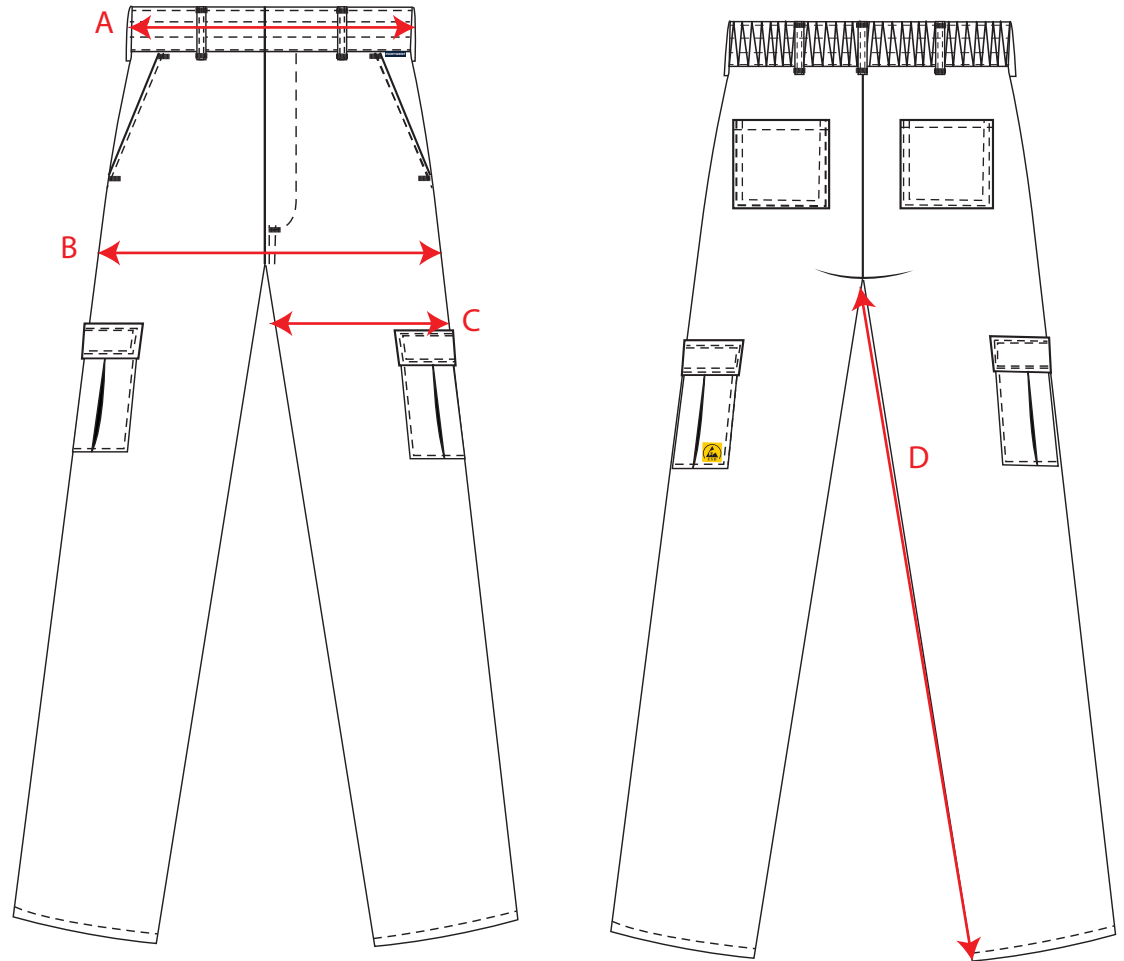

STYLE NO: **AS12** DESCRIPTION: Women's Anti-Static ESD Trousers

		XS	S	M	L	XL	XXL	3XL	4XL	5XL
Waist	A	34	36	40	44.25	50.5	54	57.5	60.75	64
Seat	B	49	51	55	59	65	68	71	74	77
Thigh	C	29.5	30.75	33	35.5	39	40.75	42.5	44.25	46
Inside Leg	D	74	74	74	74	74	74	74	74	74