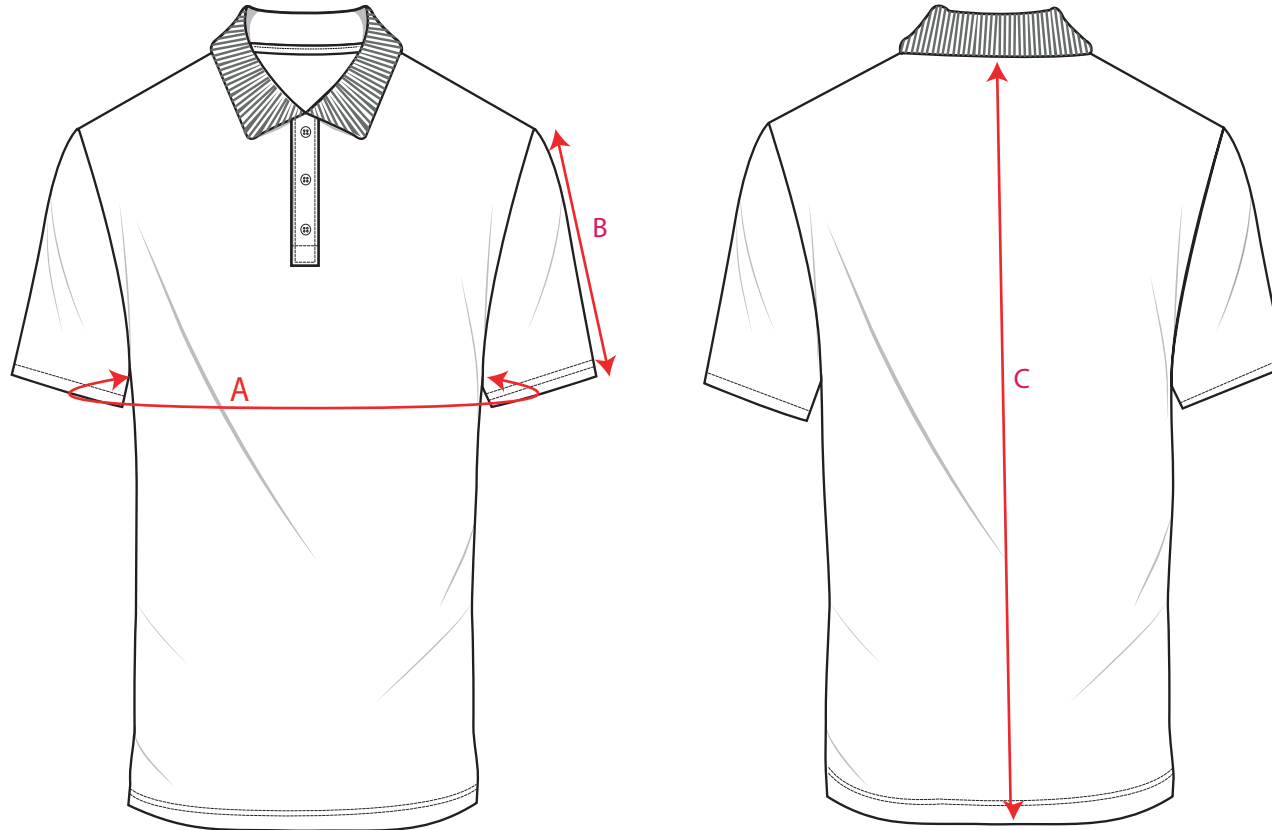

STYLE NO: **B185**

DESCRIPTION: 100% Polyester Polo Shirt

FABRIC: 100% Polyester, 150g/m2,

COLOUR: Navy and Black

### Measurements

(fully relaxed fabric in cm's)

AREA		XS	S	M	L	XL	XXL	3XL	4XL	5XL	Tol
Chest	A	94	102	110	118	126	134	142	150	158	+1.5
Sleeve Length including cuff	B	22.5	23	23.5	24	24.5	25	25.5	26	26.5	
Centre Back Length	C	74	76	76	76	76	76	78	78	80	+1