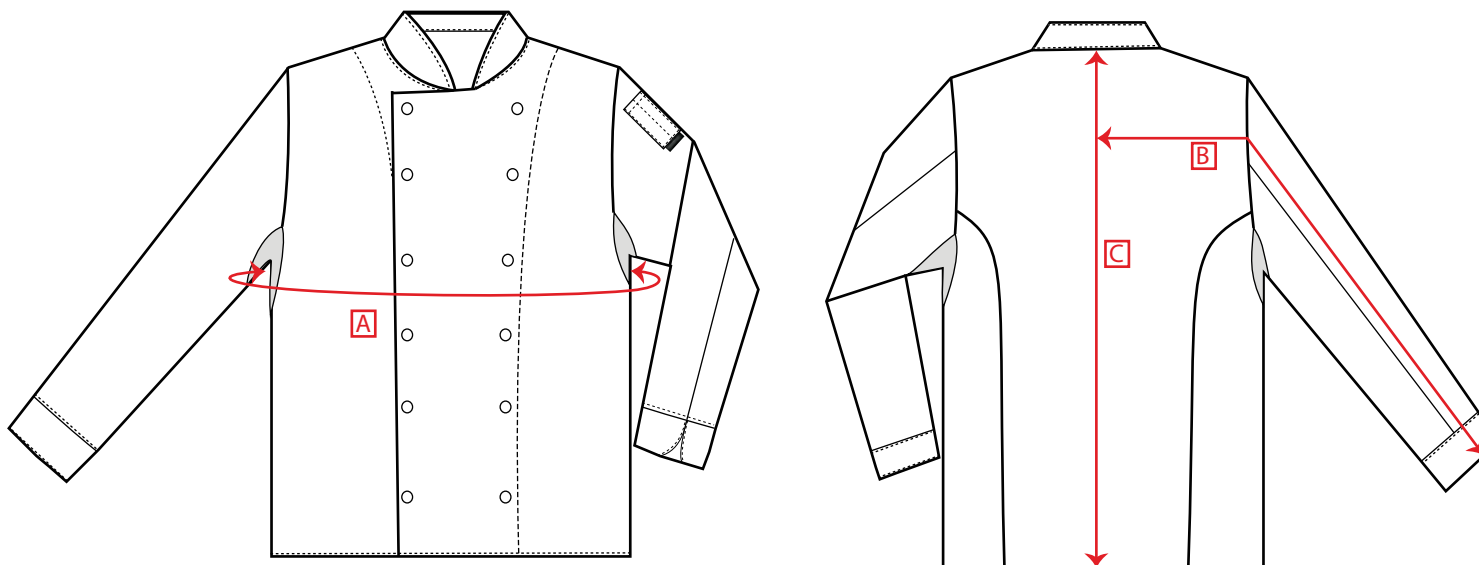

STYLE NO: C771

DESCRIPTION: Norwich Chefs Jacket

FABRIC: 100% Cotton 190g
100% Polyester Mesh 110g

COLOUR: White

Measurements							
Chest Size		XS	S	M	L	XL	XXL
Chest	A	100	108	116	124	136	144
Sleeve Length (12cm below neck)	B	81.5	82.5	83.5	84.5	86	87
Chefs Jacket Length	C	78	78	78	81	81	84