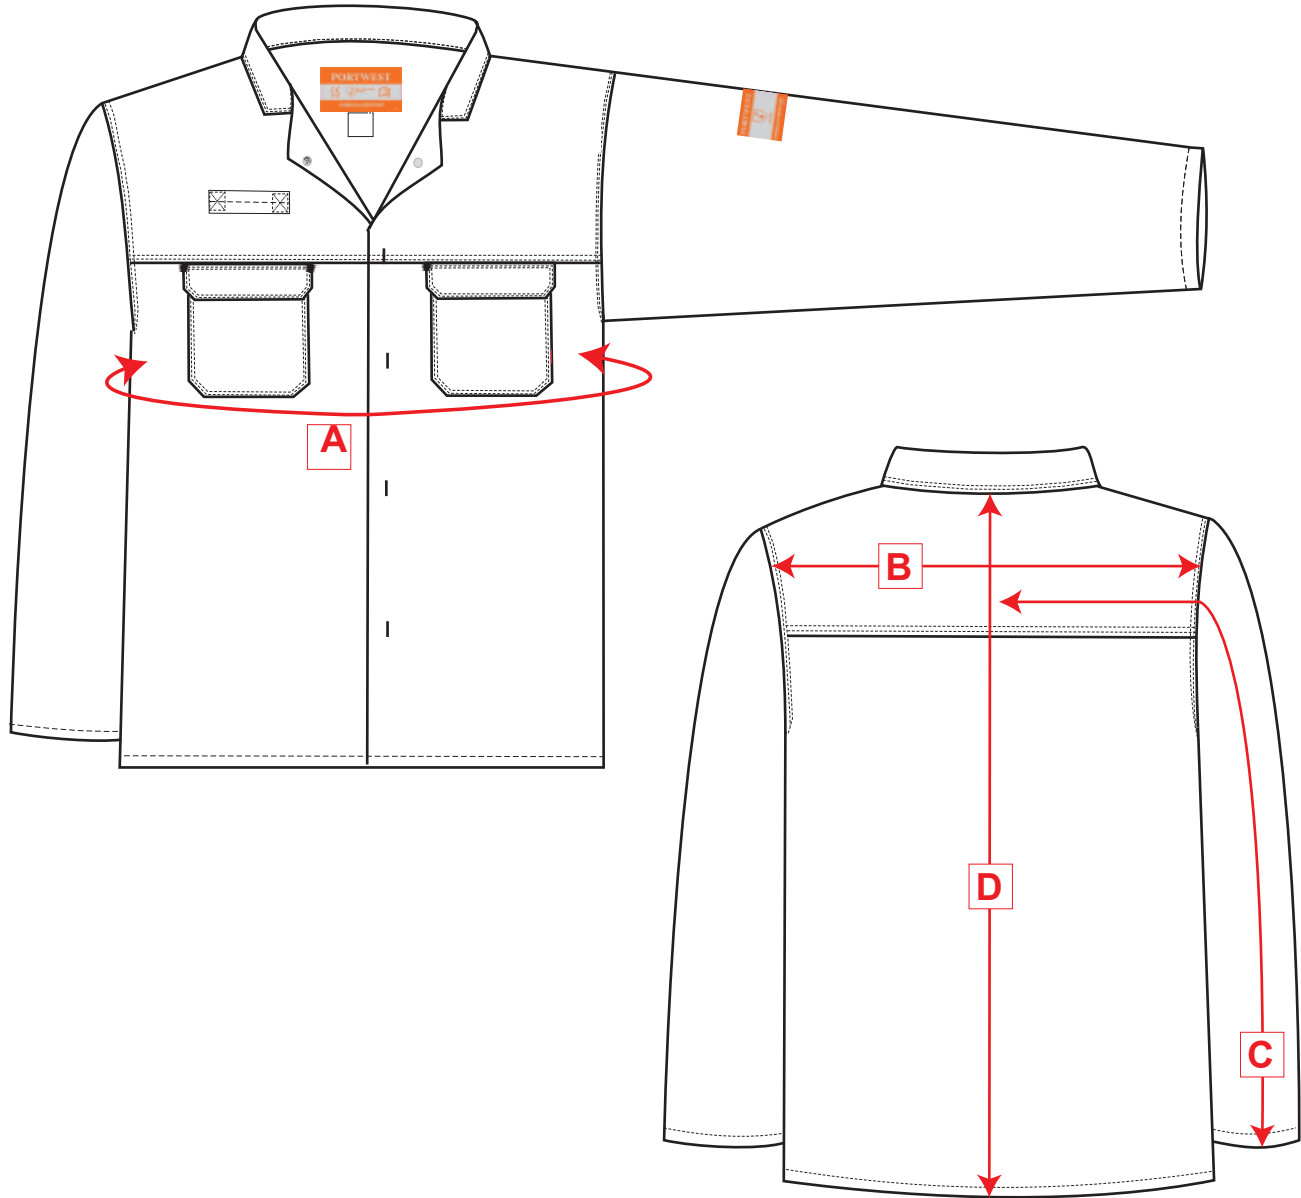

STYLE NO: CR10

DESCRIPTION: **Chemical Resistant' Jacket to EN ISO 13034 Part 6**

AREA		80-88	92-96	100-104	108-112	116-124	128-132	136-140	144-148	152-160	Tol
		X-SMALL	SMALL	MEDIUM	LARGE	X-LARGE	XXL	XXXL	4XL	5XL	Plus
CHEST	A	100	108	116	124	136	144	152	160	172	1
ACROSS BACK	B	41	43	45	47	50	52	54	56	59	1
SLEEVE	C	83	84	85	86	87.5	88.5	89.5	90.5	92	1
JKT LENGTH	D	73	74	75	76	77	78	79	79	79	1