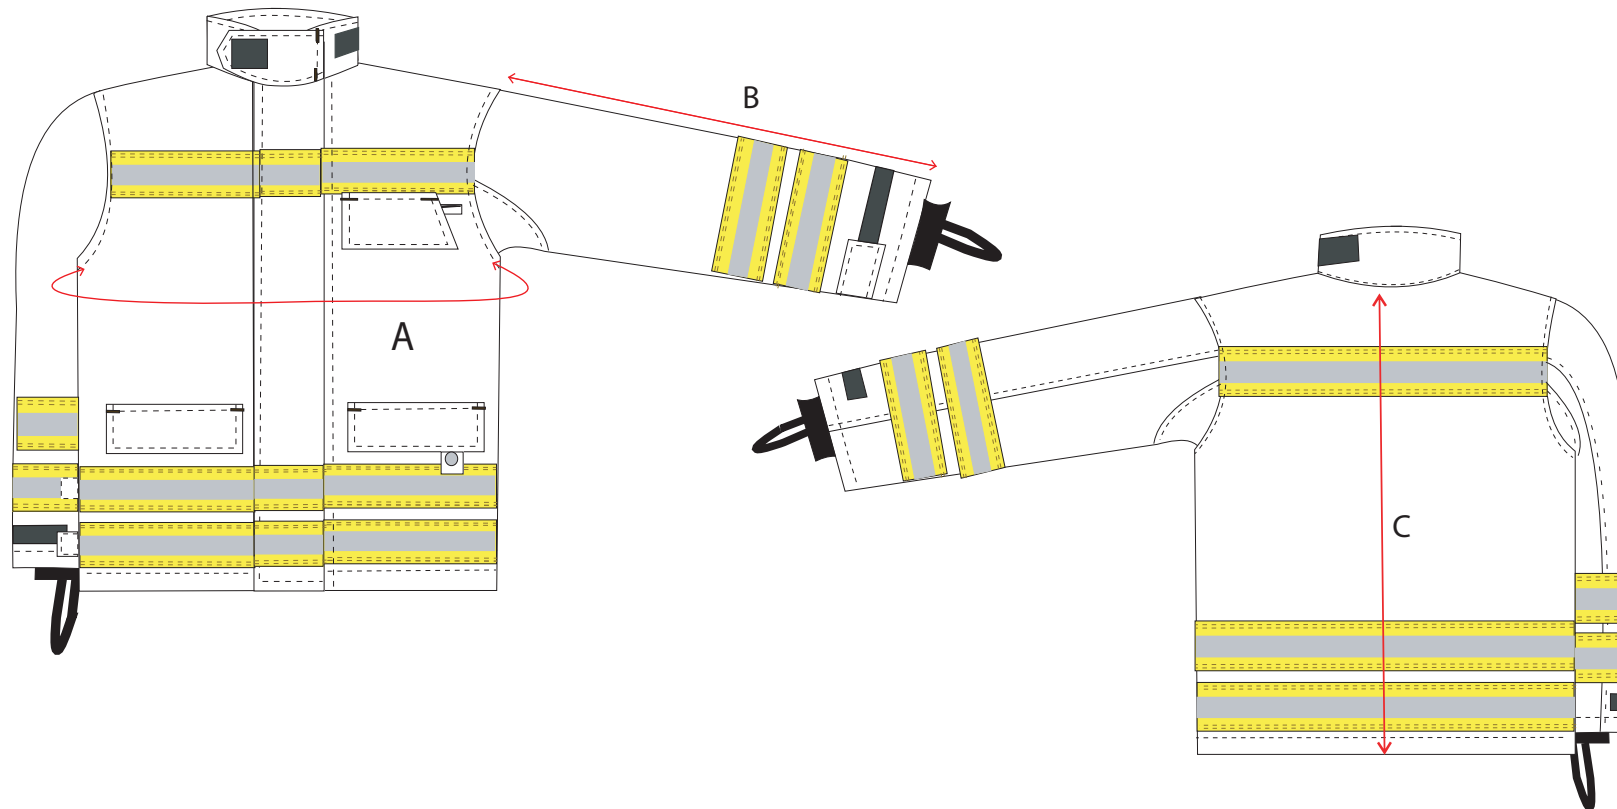

STYLE NO: FB30

DESCRIPTION: Structural Fire Overcoat, mid-thigh length - Solar 3000 Overcoat

FABRIC: 60% Meta-Aramid 40% Viscose 260gm

COLOUR: Dark Navy

MEASUREMENTS

AREA		S	M	L	XL	2XL	3XL
Chest	A	60	64	68	72	76	80
Overarm Length	B	61	63	65	67	69	71
Back Length	C	80	82	84	86	88	90