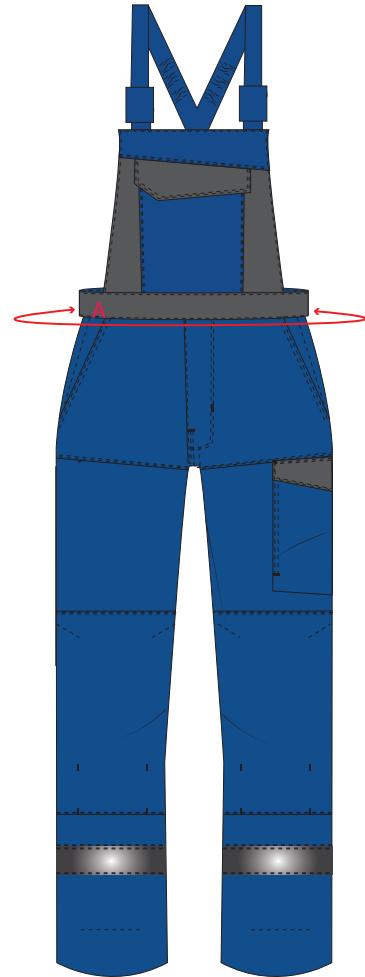

STYLE NO: FR07

DESCRIPTION: Bizflame Ultra Bib and Brace

FABRIC: 80% Cotton, 19%Polyester  
1% Carbon Fibre, 340g

COLOUR: Royal & Navy,  
Navy & Royal

		S	M	L	XL	XXL	XXXL	4XL
Waist	A	90	98	106	114	122	130	138
Inside Leg	B	79	79	79	79	79	79	79