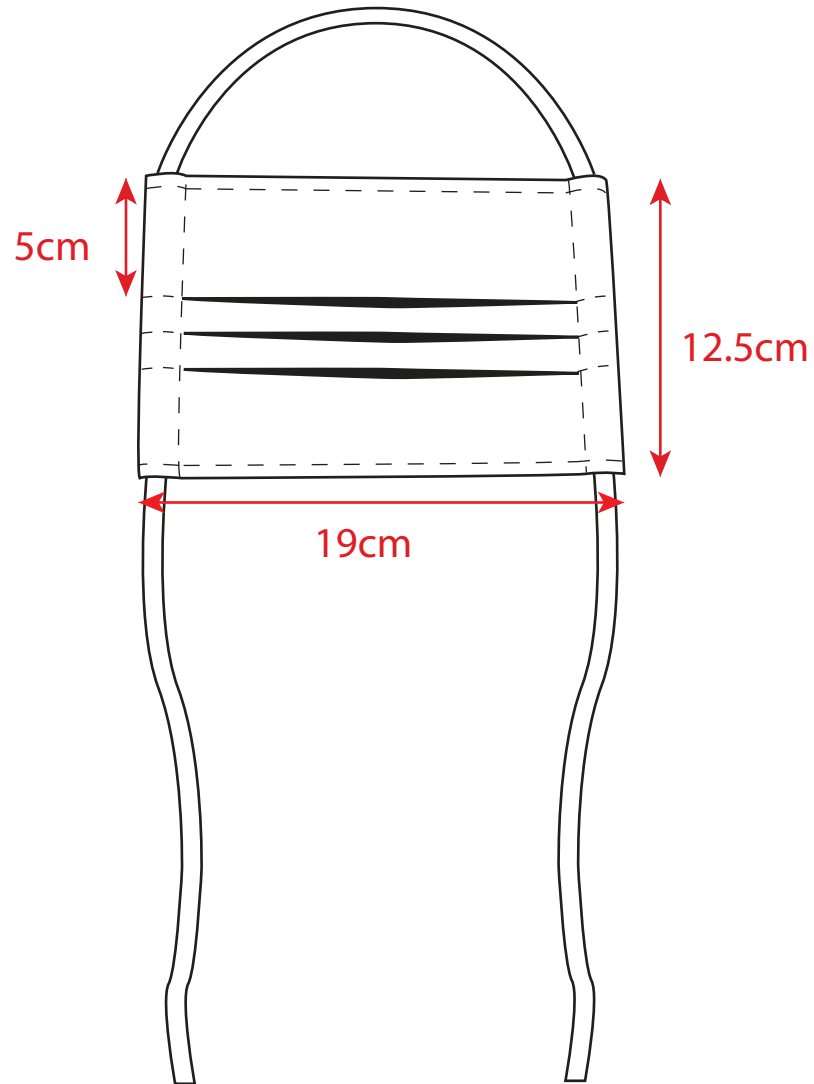

STYLE NO: FR40	DESCRIPTION: FR Face Mask
----------------	---------------------------

Front View

Side View