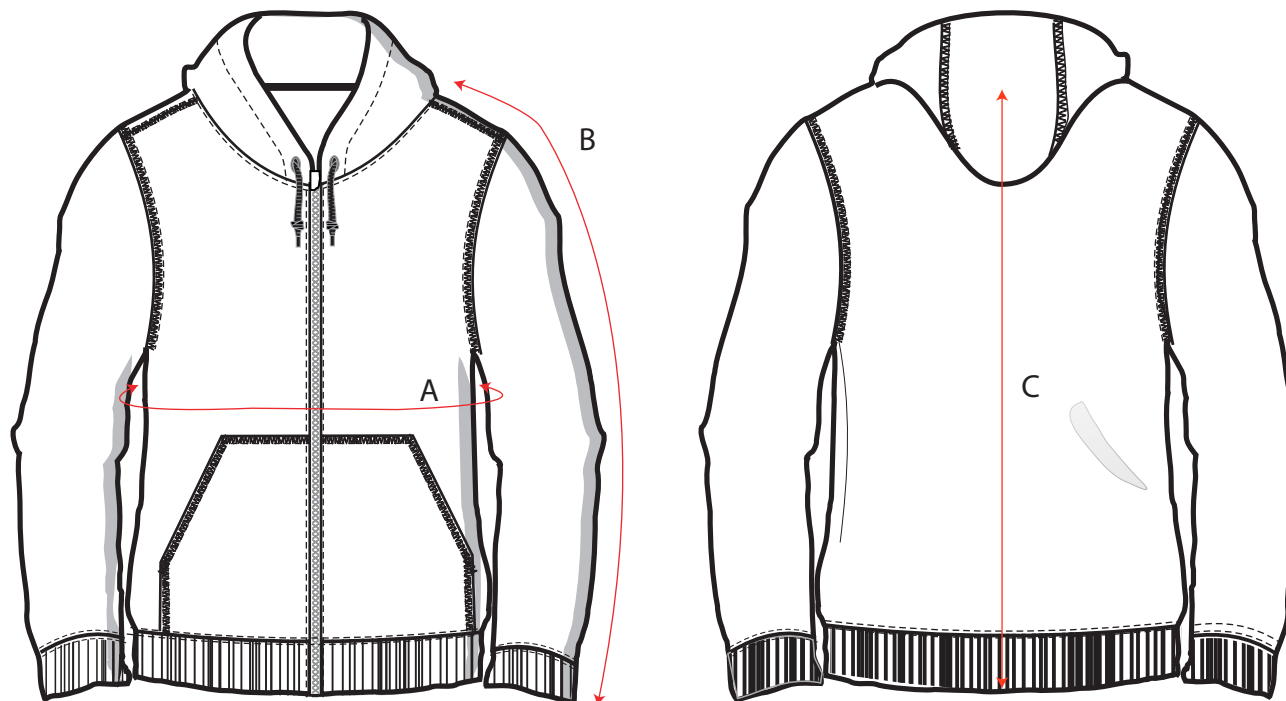

STYLE NO: FR81, UF81

DESCRIPTION: FR Zip Front Hooded Sweatshirt

FABRIC: 60% Modacrylic 39% Cotton
1% Carbon Fibre 300gm

COLOUR: Navy.

ALL MEASURES IN CENTIMETRES		S	M	L	XL	XXL	XXXL	4XL	5XL	6XL
To Fit Chest		92-96	100-104	108-112	116-124	128-132	136-140	144-148	152-160	164-172
Chest	A	112	120	128	136	144	152	160	172	184
Sleeve length (neck seam to end cuff)	B	78	79	80	81	82	83	84	86	87
Back Length - (incl. waistband)	C	70	70	70	72.5	72.5	72.5	74.5	74.5	74.5