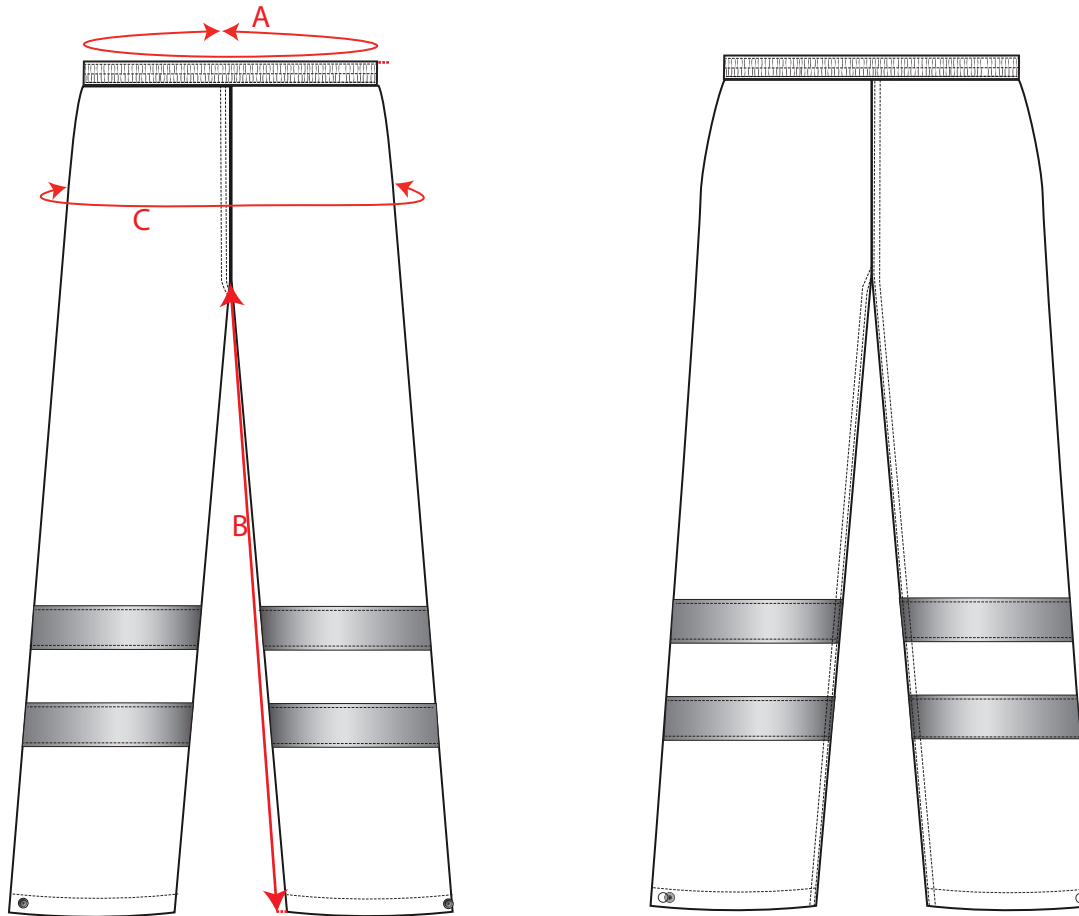

STYLE NO: H441

DESCRIPTION: Hi-Vis Rain Trousers

To fit waist measurements to be taken flat		68 - 72	76-80	84-88	92-96	100-104	108-112	116-120	124-128	132-140	144-148	152-156
		XS	S	M	L	XL	XXL	3XL	4XL	5XL	6XL	7XL
Waist Relaxed	A	56	64	72	80	88	96	104	112	120	128	136
Waist Stretched		102	110	118	126	134	142	150	158	166	174	182
Inside Leg (31" leg)	B	78	78	78	78	78	78	78	78	78	78	78
Seat	C	102	110	118	126	134	142	150	158	166	174	182