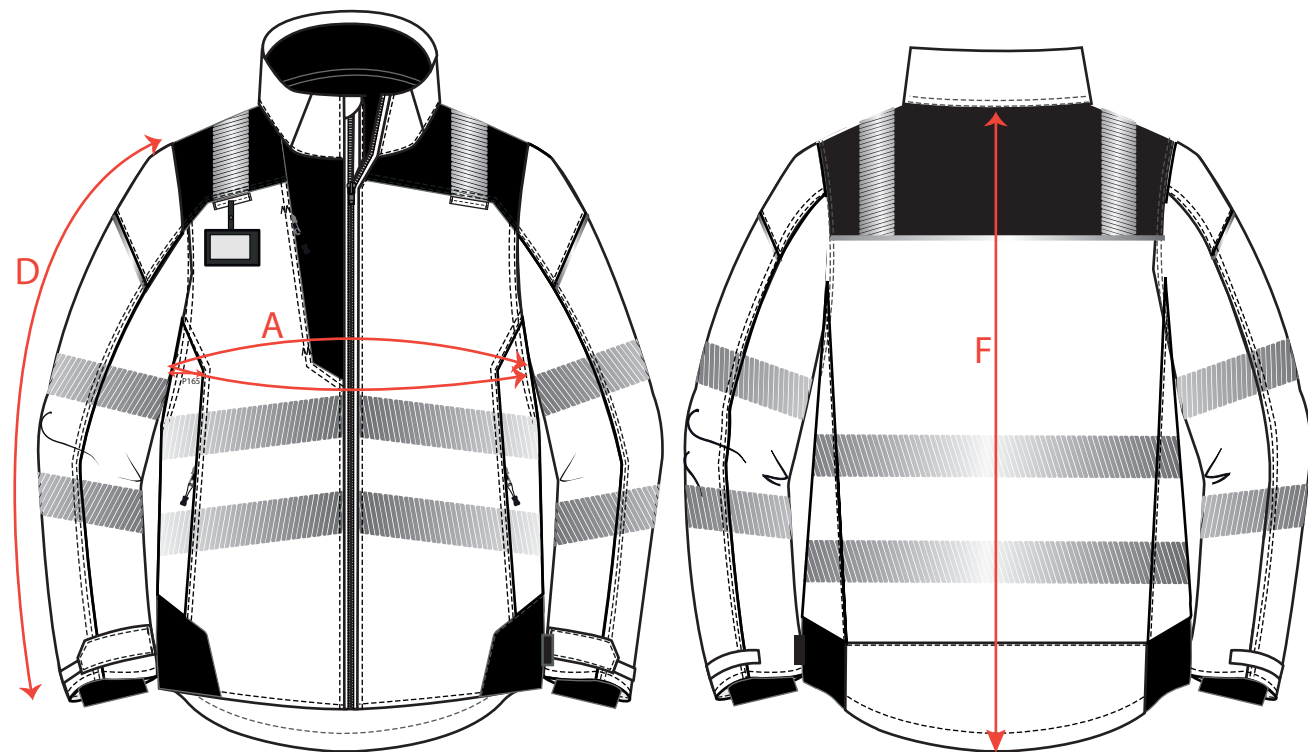

# PORTWEST<sup>®</sup> SIZE CHART

STYLE NO:	<b>PW382</b>	DESCRIPTION:	<b>PW3 Ladies Winter Jacket</b>
-----------	--------------	--------------	---------------------------------

		ALL MEASUREMENTS IN C.M.	TOL.	XS	S	M	L	XL	XXL	3XL	4XL
A	Main	Chest at underarm	2	104	110	116	124	132	140	148	156
D	Main	Sleeve length	1	62.5	64	65.5	66	66.5	67	67.5	67.5
F	Main	Back length	1	73	73	73	74	75.5	75.5	77	77