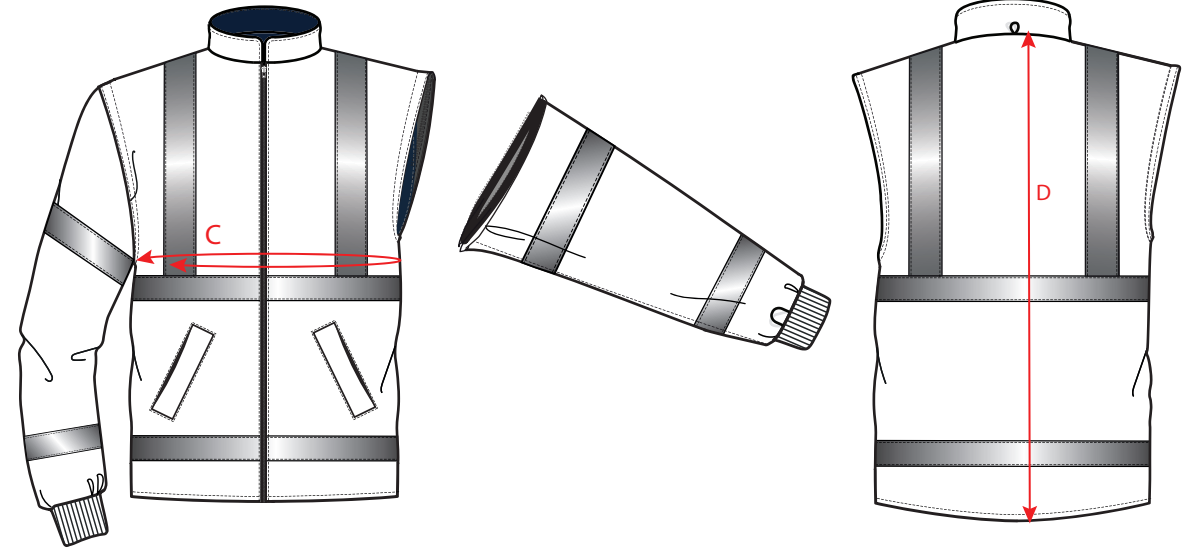

STYLE NO: S766

DESCRIPTION: Hi-Vis Essential 5-in-1 Jacket

### Outershell Jacket

### Bodywarmer with Detachable Sleeves.

#### EN ISO 20471 Bodywarmer with Detachable Sleeves

	XS	S	M	L	XL	XXL	XXXL	4XL	5XL	6XL	ToI
To fit chest	80-88	92-96	100-104	108-112	116-124	128-132	136-140	144-148	152-160	164-172	
Euro size	1	2	3	4	5	6	7	8	9	10	
Chest	C 104	112	120	128	136	144	152	160	168	176	1.5
Nape to Hem	D 76	76	76	78	78	80	80	82	82	82	1