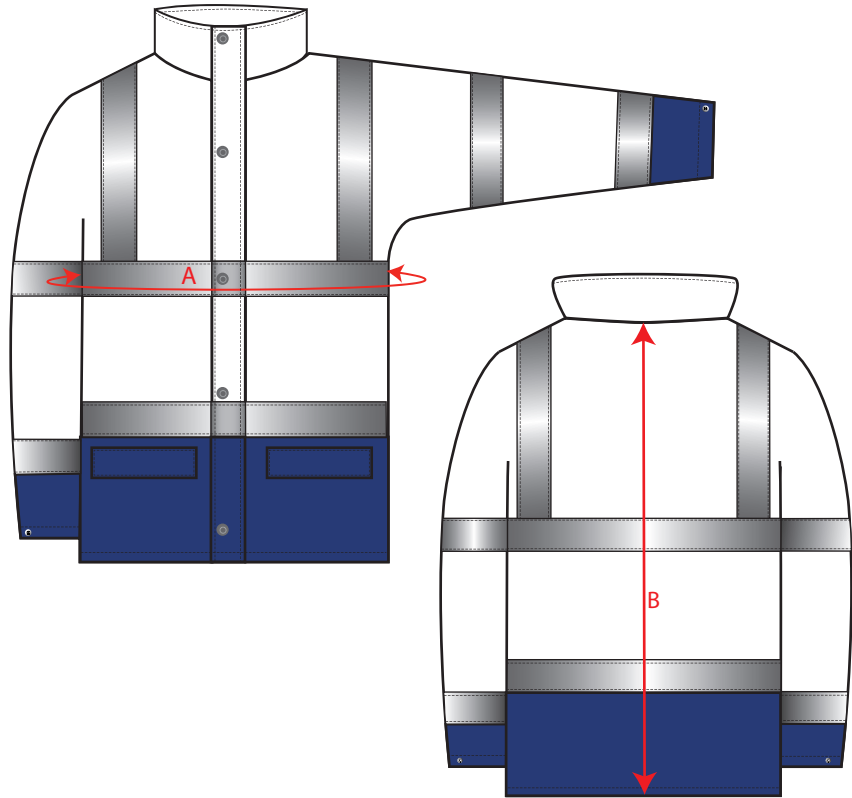

STYLE NO: S766

DESCRIPTION: Hi-Vis Essential 5-in-1 Jacket

### Outershell Jacket

### Bodywarmer with Detachable Sleeves.

#### Outer Shell Jacket

	XS	S	M	L	XL	XXL	3XL	4XL	5XL	6XL	TOL
To Fit Chest	80-88	92-96	100-104	108-112	116-124	128-132	136-140	144-148	152-160	164-172	
Euro Sizes	1	2	3	4	5	6	7	8	9	10	
Jacket Chest	A 104	112	120	128	136	144	152	160	168	176	1.5
Center back length	B 82	83	84	85	86	87	88	89	90	91	0.5