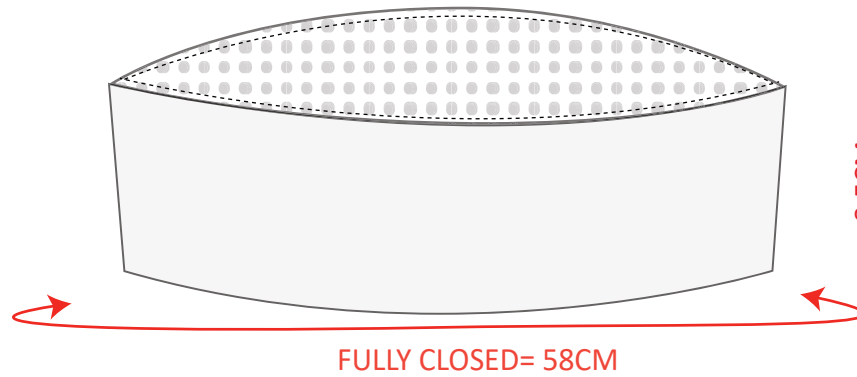

STYLE NO: S900

DESCRIPTION: MeshAir Skull Cap

FABRIC: Kingsmill 190g  
MeshAir 60g

COLOUR: White, Black

FRONT VIEW

BACK VIEW