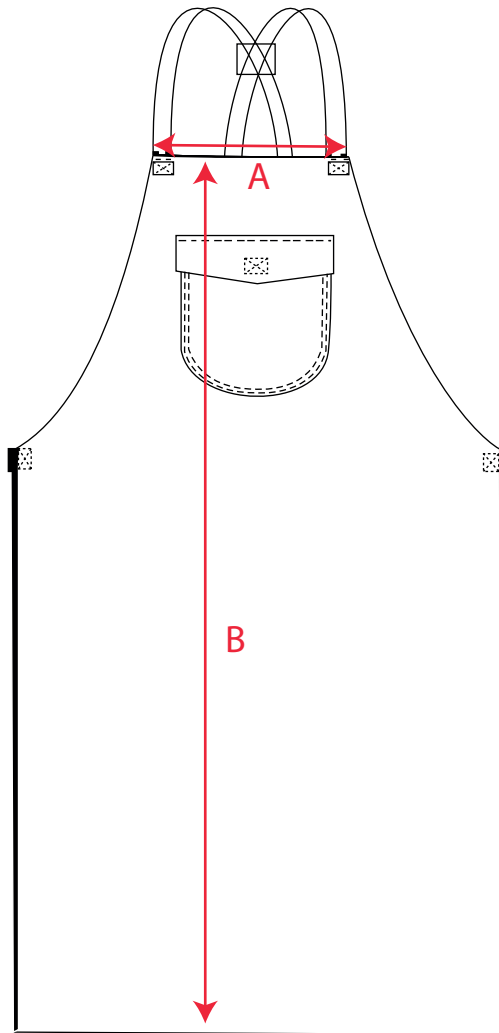

STYLE NO: SW10 DESCRIPTION: Cowhide Leather Apron

A	29cm
B	91cm
C	58cm