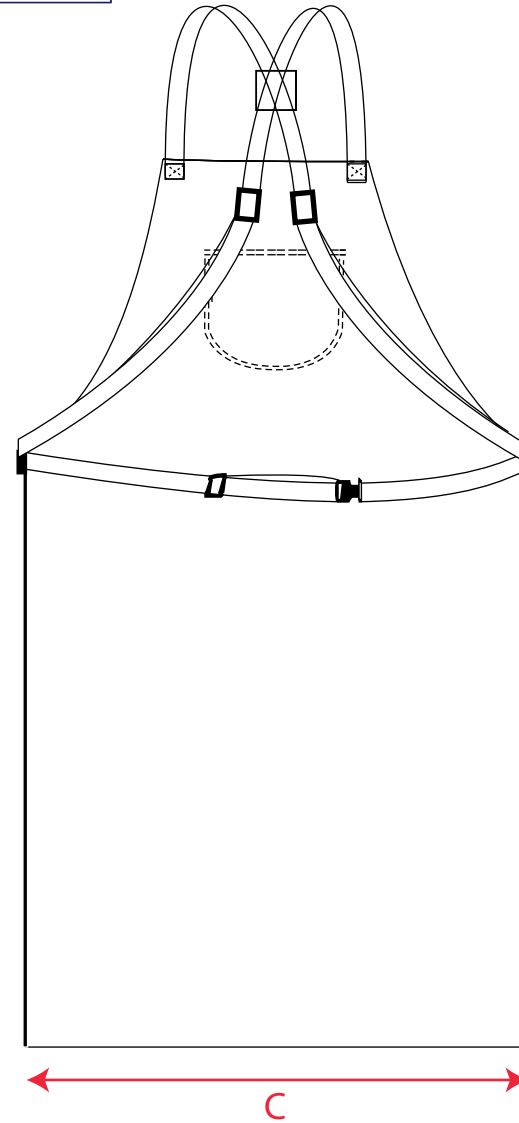

STYLE NO: SW10 DESCRIPTION: Cowhide Leather Apron

A	29cm
B	91cm
C	58cm