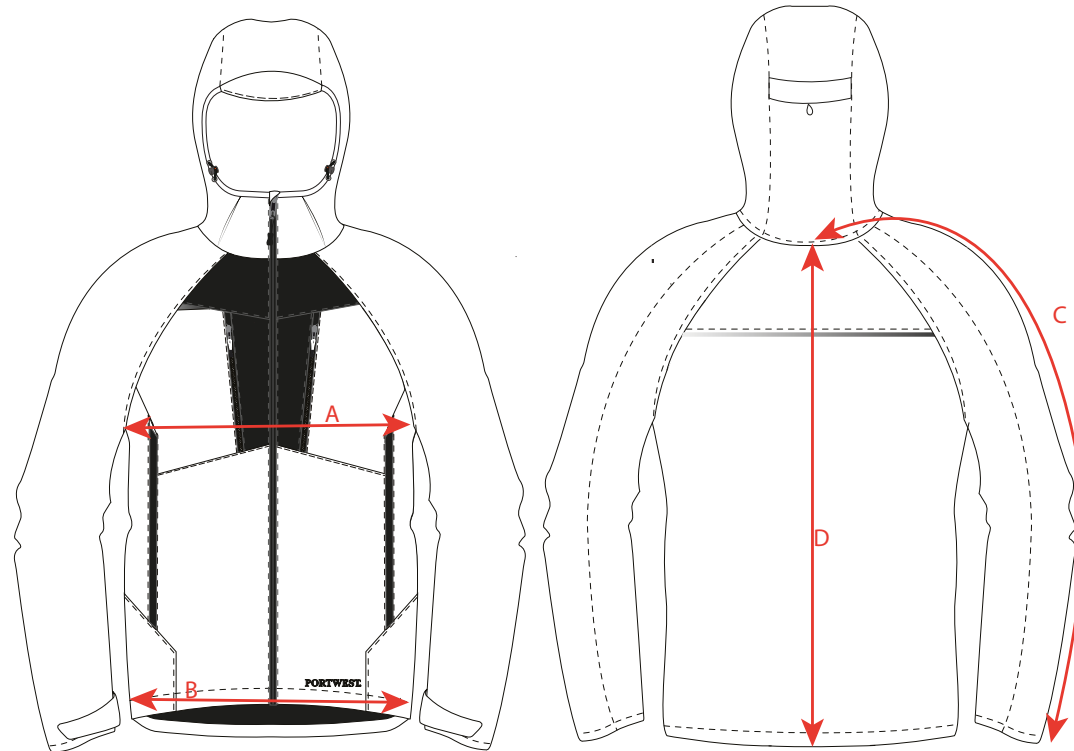

STYLE NO: DX465	DESCRIPTION: DX4 3 in 1 Jacket
-----------------	--------------------------------

Measurements							
SHELL JACKET		S	M	L	XL	2XL	3XL
JACKET CHEST	A	110	118	126	138	146	154
HEM RELAXED	B	104	112	120	132	140	148
CENTRE BACK NECK TO CUFF (OVERARM SLEEVE LENGTH)	C	93.5	95	96.5	98	99.5	101
NAPE TO HEM (CENTRE BACK LENGTH)	D	76.5	78	79.5	81	82.5	84