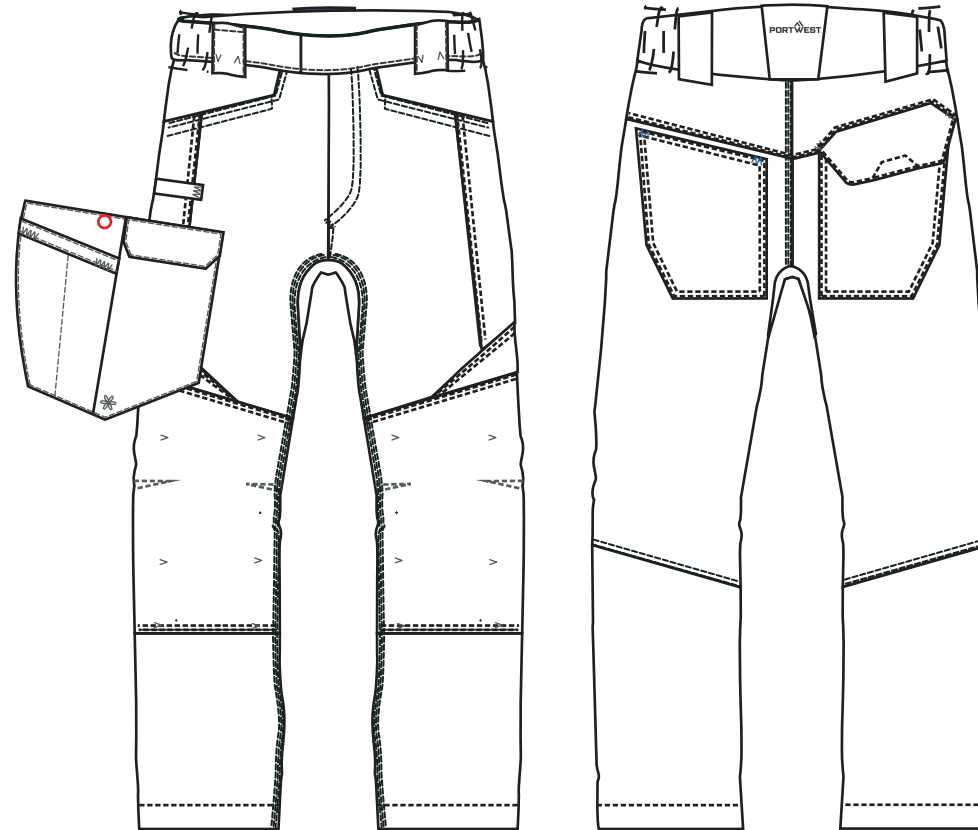

STYLE NO: <b>T747</b>	DESCRIPTION: <b>WX3 Industrial Wash Trouser</b>
-----------------------	---

Description	28	30	32	33	34	36	38	40	41	42
Waist - relaxed	35.00	37.50	40.00	41.25	42.50	45.00	47.50	50.00	51.25	52.50
Waist - extended	40.00	42.50	45.00	46.25	47.50	50.00	52.50	55.00	56.25	57.50
Seat	48.00	50.50	53.00	54.25	55.50	58.00	60.50	63.00	64.25	65.50
Inner Leg Length - Regular	81.00	81.00	81.00	81.00	81.00	81.00	81.00	81.00	81.00	81.00